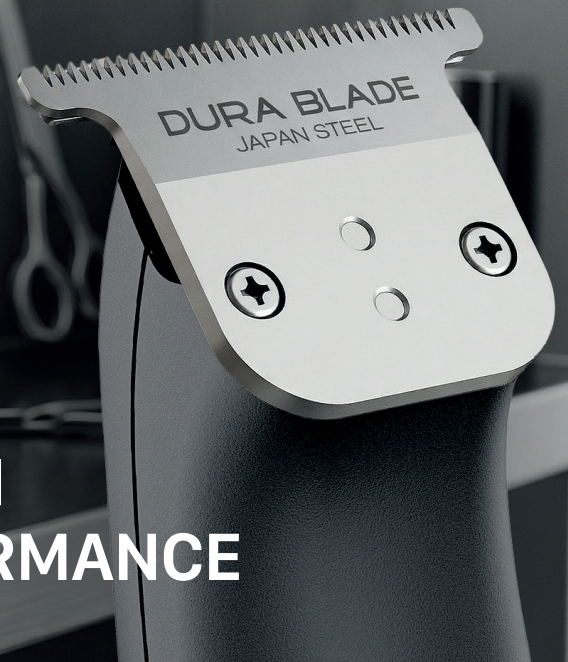

ABSOLUT ZERO

658.02

Valera 

**MINI DESIGN
MAX PERFORMANCE**

FEATURES

DURABLADE: diamond-ground razor blades in Japanese steel for cutting precision and sharpness duration

**DURABLADE
JAPAN STEEL**

**42 mm
T-shape ZERO**

**0.1
mm
Minimum
cutting level**

**Universal
voltage
100-240V**

**Cordless rechargeable/
Cord**

**Lithium battery
Charging time 90 min.
120 min. cordless operation**

**3 attachment-combs:
1.5, 3.0, 4.5 mm**

- Powerful professional motor for intense use
- LED charging indicator
- Super light: 150 g
- 3 m power cord
- Includes lubricating oil and cleaning brush